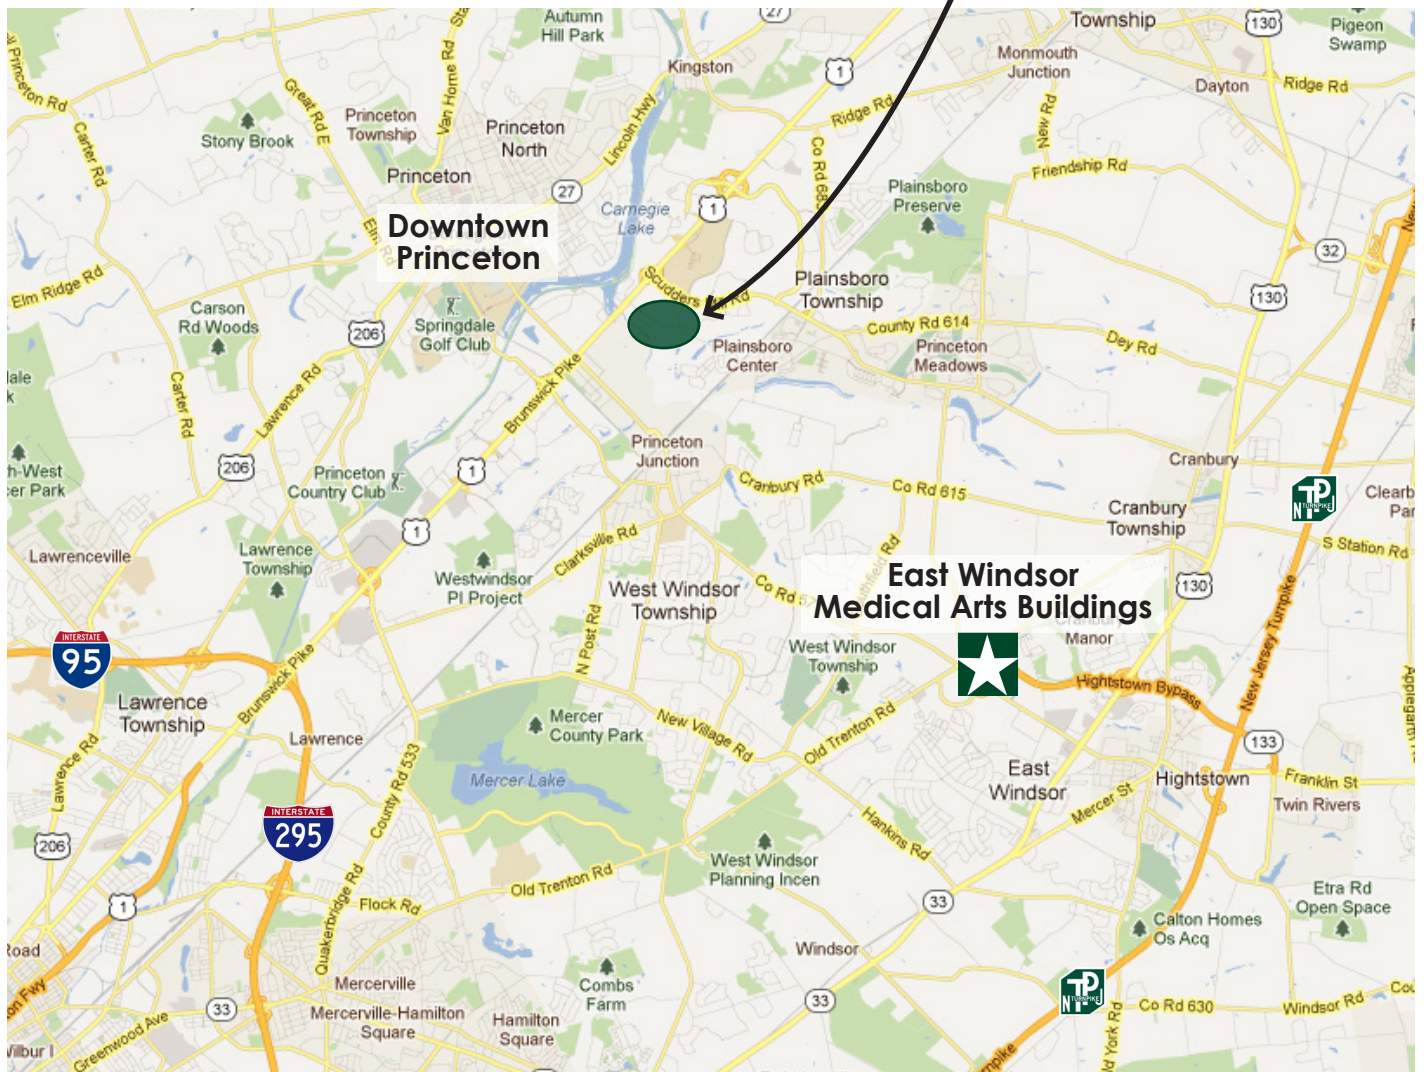

Easy Access To: • Route 1 • Route 130 • I-95 • NJ Turnpike

Minutes from the new
University Medical Center of Princeton at Plainsboro

For More
Info Contact:

Paul Goldman
pgoldman@merceroak.com
(p) 609.452.0200